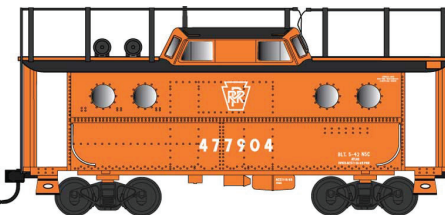

PRR KS Focal Orange w/Antenna
#38065 Road #477904
#38066 Road #477979